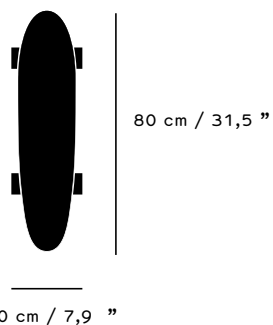

2,7 kg

Gross dimensions (with packaging)

weight: 5 kg
height: 18 cm / 7,1"
width: 85 cm / 33,5"
depth: 20 cm / 7,9"

Lead Time

4-8 weeks

Dimensions

Colours

inox
polished

Materials

inox

Finish

lacquered

Net Weight

2,8 kg

Gross dimensions (with packaging)

weight: 5 kg
height: 18 cm / 7,1"
width: 85 cm / 33,5"
depth: 20 cm / 7,9"

Lead Time

4-8 weeks

Dimensions

Colours

green

* black trucks and wheels

www.zieta.pl

Zieta Studio