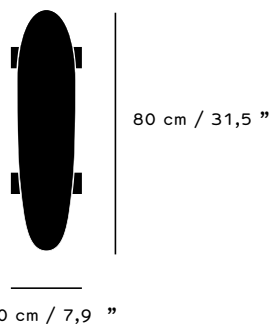

2,7 kg

Gross dimensions (with packaging)

weight: 5 kg
height: 18 cm / 7,1"
width: 85 cm / 33,5"
depth: 20 cm / 7,9"

Lead Time

4-8 weeks

Dimensions

Colours

inox
polished

Materials

inox

Finish

lacquered

Net Weight

2,8 kg

Gross dimensions (with packaging)

weight: 5 kg
height: 18 cm / 7,1"
width: 85 cm / 33,5"
depth: 20 cm / 7,9"