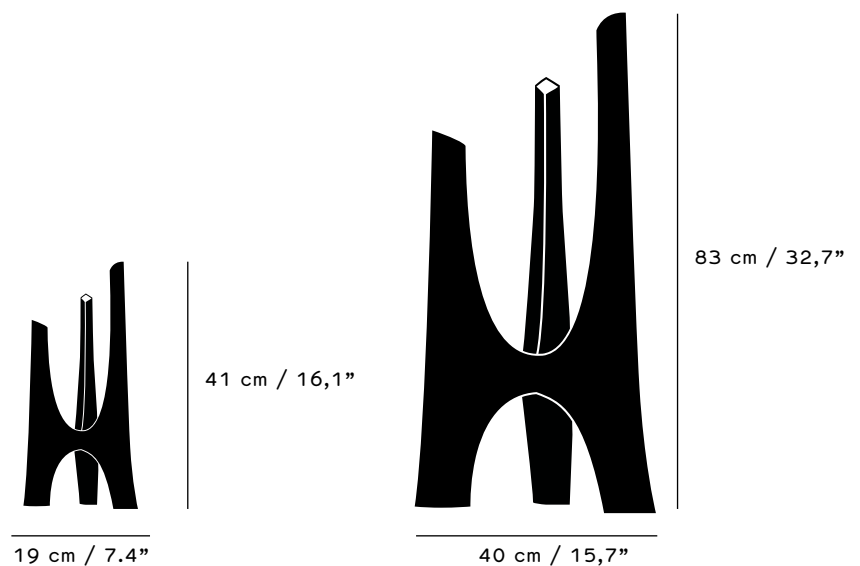

Dimensions

Colours

inox
polished

* the product contains three candles

** the product contains three dedicated candles