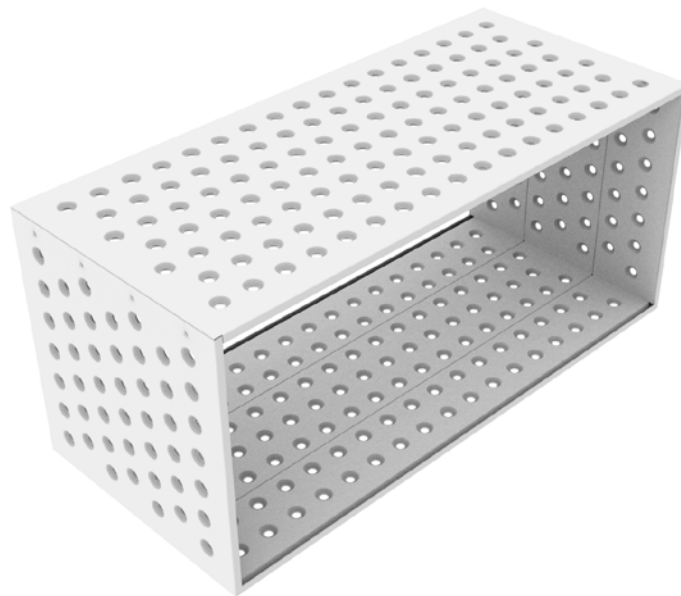

All of our accessories can be applied to any of 3+ standard products. Be it Function Plate, Table or Shelving system. You can dynamically rearrange your workspace and fit it to your needs thanks to function holes and smart connectors. Organize it in order or let your imagination go wild.

elements:
1pad

dimension:
55 cm
21.6"

materials:
steel

colours:
graphite matt (RAL 7021);
grey matt (RAL 7042);
white matt (RAL 9010);
raw

3+

accessories pad

zieta prozessdesign
sales@zieta.pl
www.zieta.pl

All of our accessories can be applied to any of 3+ standard products. Be it Function Plate, Table or Shelving system. You can dynamically rearrange your workspace and fit it to your needs thanks to function holes and smart connectors. Organize it in order or let your imagination go wild.

elements:
1 pad

dimension:
55×35 cm
21.6×13.8"

materials:
steel

colours:
graphite matt (RAL 7021);
grey matt (RAL 7042);
white matt (RAL 9010);
raw

3+

accessories box

zieta prozessdesign
sales@zieta.pl
www.zieta.pl