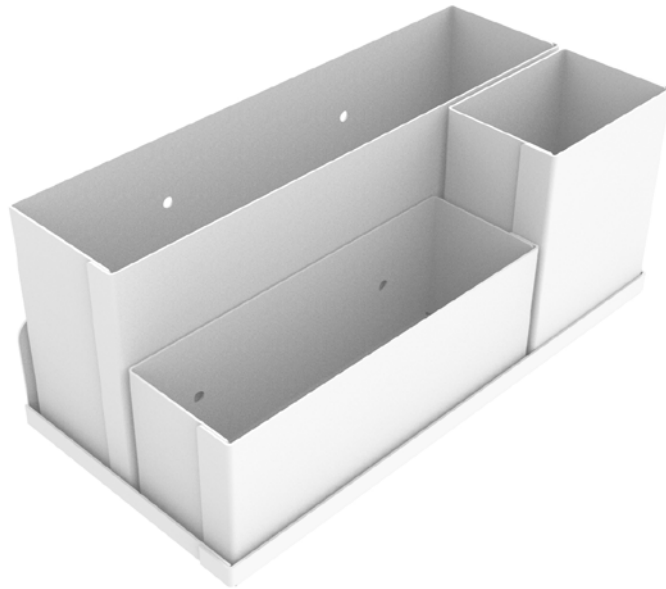

3+

accessories wall storage

zieta prozessdesign
sales@zieta.pl
www.zieta.pl

All of our accessories can be applied to any of 3+ standard products. Be it Function Plate, Table or Shelving system. You can dynamically rearrange your workspace and fit it to your needs thanks to function holes and smart connectors. Organize it in order or let your imagination go wild.

elements:
3 boxes
1 shelf

dimension:
25 × 10 × 13.5 cm
9.8 × 3.9 × 5.3"

materials:
steel

colours:
graphite matt (RAL 7021);
grey matt (RAL 7042);
white matt (RAL 9010);
raw

3+

accessories reling

zieta prozessdesign
sales@zieta.pl
www.zieta.pl

elements:
1 bar
2 bracket

dimension:
34 x 7 cm
13.4 x 2.8"

materials:
aluminium/steel

colours:
graphite matt (RAL 7021);
grey matt (RAL 7042);
white matt (RAL 9010);
raw

3+

accessories shelf

zieta prozessdesign
sales@zieta.pl
www.zieta.pl

elements:
1 shelf

dimension:
30×15 cm; 45×15 cm
11.8×5.9; 17.7×5.9"

materials:
steel

colours:
graphite matt (RAL 7021);
grey matt (RAL 7042);
white matt (RAL 9010);
raw

3+

accessories pad

zieta prozessdesign
sales@zieta.pl
www.zieta.pl