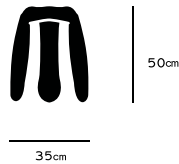

PLOPP STANDARD ALUMINIUM

Category

seating

Materials

aluminium

Finish

powder coated

Net Weight

aluminium- 1,8 kg

Gross Weight

aluminium- 3,4 kg

Dimensions

standard

Colours

graphite
RAL 7021

umbra grey
RAL 7022