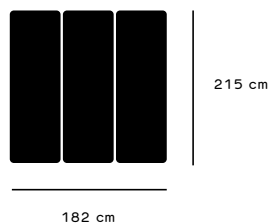

Dimensions

Colours

inox
polished

www.zieta.pl

Zieta Studio

ul. Kościelżyńska 16-18
51-430 Wrocław
Poland

Email: info@zieta.pl
Phone: +48 785 911 861